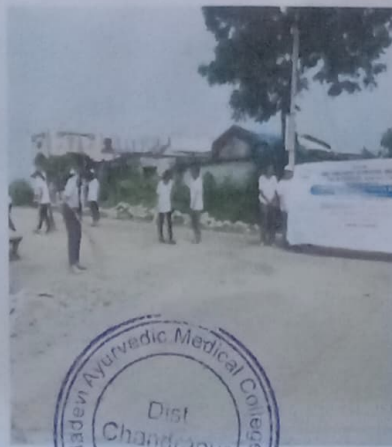

SGSPM's
SMT. VIMLADEVI AYURVEDIC MEDICAL COLLEGE & HOSPITAL
WANDHARI, CHANDRAPUR

SWACHTA PAKHWADA

Date :-01/10/2023

Principle
Principal

Smt. Vimladevi Ayurvedic Medical
College & Hospital, Chandrapur